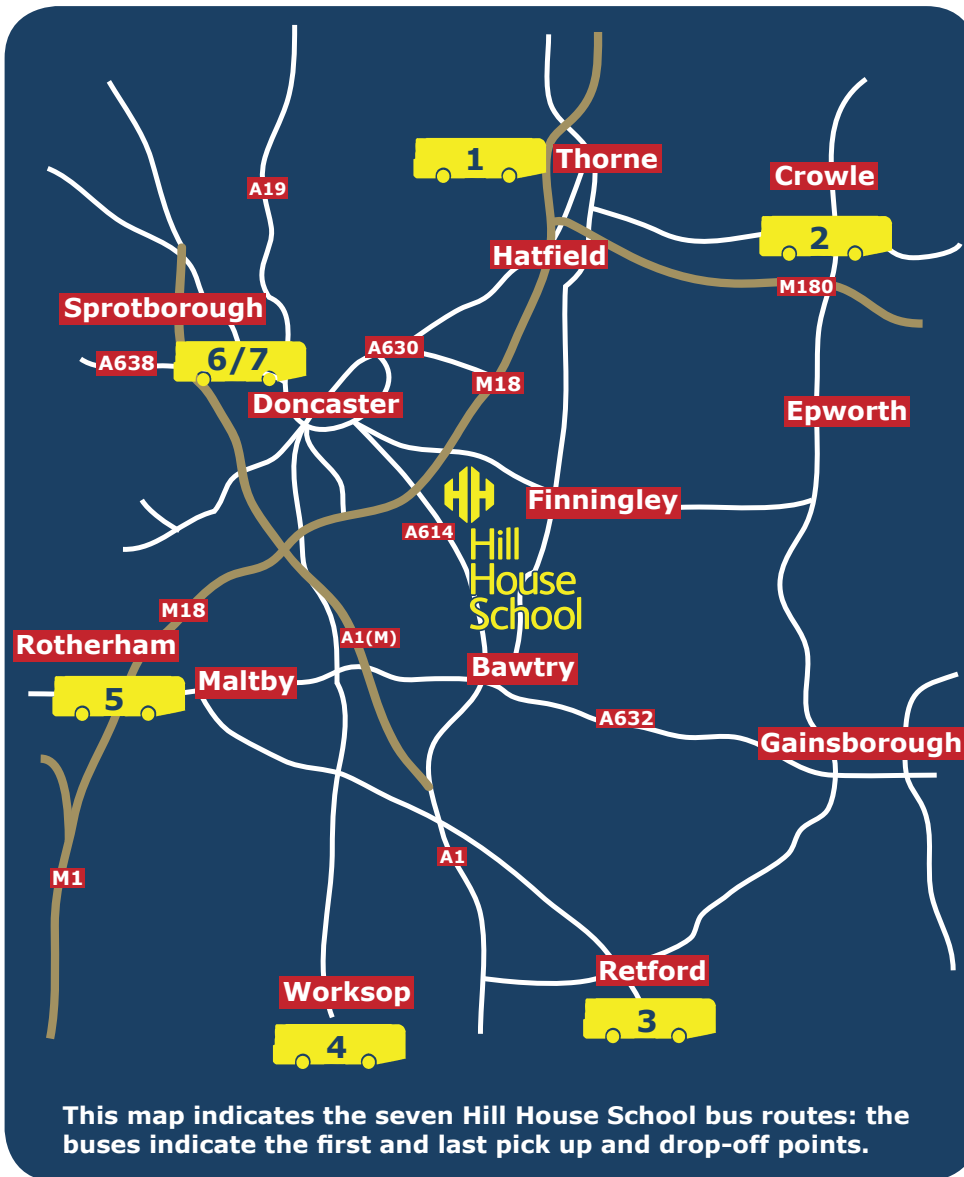

# School Transport

Hill House School is close to major regional routes, including the M18, M180, the A1M, and a short drive from the centre of Doncaster. It is a convenient journey from Worksop, Retford, Gainsborough and surrounding villages to the south, Thorne and Epworth to the north, and Rotherham and Sheffield to the west. There is plentiful parking at the School.

-  **1 Thorne via Hatfield**
-  **2 Crowle via Belton, Epworth & Haxey**
-  **3 Retford and West Markham via Clayworth**
-  **4 Worksop, Costhorpe, Blyth, Ranskill & Bawtry**
-  **5 Rotherham via Maltby, Balby & Tickhill**
-  **6 Sprotborough (AM only)**
-  **7 Sprotborough via Doncaster**

**1 Thorne via Hatfield**

Stop	AM	PM	Single fare
Thorne Punch Bowl	7.35	4.35	£3.10
HW Main Street / Bawtry Road	7.43	4.20	£3.10
HW Cemetery Road / Epworth Road	7.45	4.23	£3.10
Hatfield Manor Road / Carr Side Lane	7.50	4.45	£3.10
Hatfield Doncaster Road	7.53	4.48	£2.60
Dunsville High Street / St Mary's Road	7.55	4.50	£2.60
Armthorpe Mill Street Shops	8.02		£2.60
Hill House School	8.15	4.00	

**5 Rotherham via Maltby, Balby & Tickhill**

Stop	AM	PM	Single fare
Bramley The Brecks	7.30	5.00	£3.50
Wickersley	7.33	4.57	£3.40
Maltby Tesco	7.40	4.50	£3.10
Tickhill Stoney Lane	7.48	4.42	£3.10
Balby Woodfield Plantation	8.00	4.30	£3.10
Loversall	8.03	4.27	£3.10
Tickhill Common Lane	8.08	4.23	£3.10
Tickhill Stripe Road	8.13	4.17	£3.00
Hill House School	8.30	4.00	